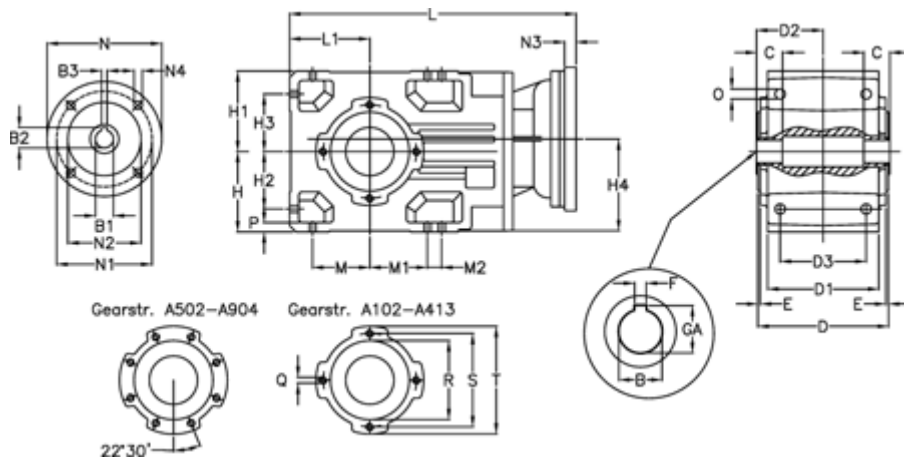

Article number: 29600204833220
 Description: Bevel helical gearbox
 A202UH30-48,3-P63B5

Measures

B = 30	D3 = 90	H3 = 60.0	N1 = 115	S = 115
B1 = 11	Description = A202UH30-xx-P63 B5	H4 = 93.0	N2 = 95	T = 140
B2 = 12.8	E = 3.0	L = 306.0	N3 = 0	
B3 = 4	F = 8	L1 = 80	N4 = M8x19	
C = 22	GA = 33.3	M = 60.0	O = 9.5	
D = 136	H = 80	M1 = 60.0	P = 9	
D1 = 110	H1 = 80	M2 = 0	Q = M8x15	
D2 = 70.0	H2 = 60.0	N = 140	R = 95	